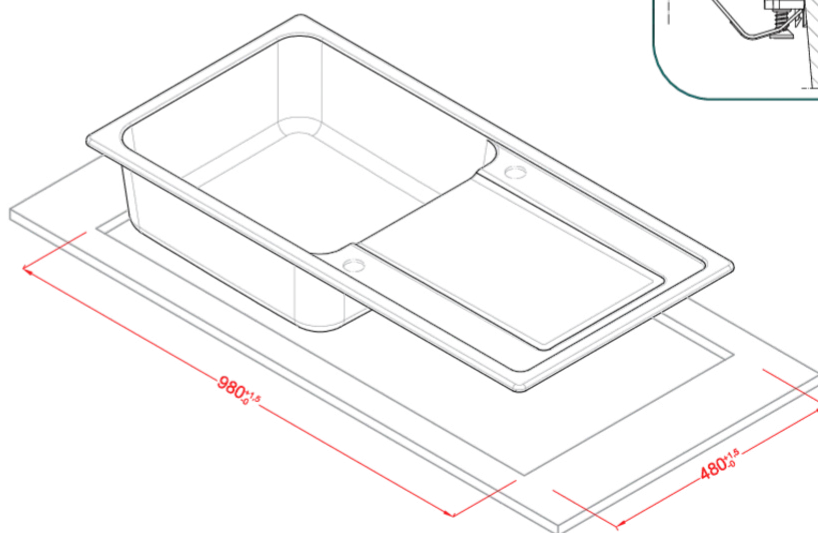

Life 480

general tolerances where not expressly communicated $\pm 0,4\%$
connection dimensions according to UNI EN 695
eventual exceptions are reported with *

elleci