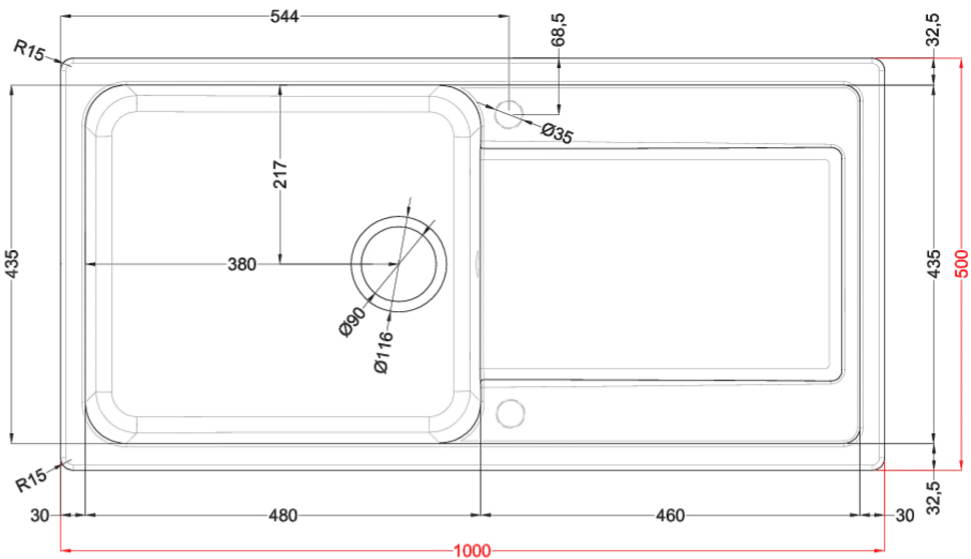

LIFE 480

Technical Drawing

FEATURES

Description	1-bowl sink with drainer
Model	LIFE 480
Base (mm)	600
Installations	Inset
Dimensions (mm)	1000 x 500
Hole for built-in installation (mm)	980 x 480
Number of Bowls	1
Bowl Depth (mm)	180

LOGISTIC DATA

Gross Weight (kg)	15,50
Net Weight (kg)	11,80
Packaging Dimension (kg)	1080 x 575 x 260
Packaging Volume (kg)	0,186

PACKAGING FEATURES

Packaging	Cardboard and polyethylene
Sink kit	Space-saving siphon, wastes and hooks.

LG248062 G62
8032557067900

Life 480

general tolerances where not expressly communicated $\pm 0,4\%$
 connection dimensions according to UNI EN 695
 eventual exceptions are reported with *

elleci