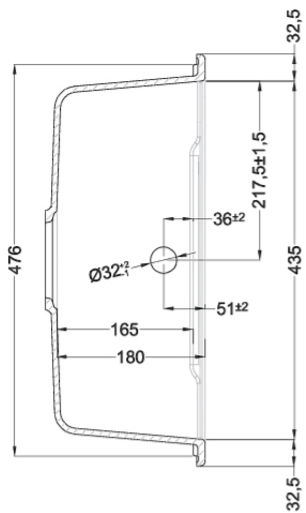

LIFE 480

Technical Drawing

FEATURES

Description	1-bowl sink with drainer
Model	LIFE 480
Base (mm)	600
Installations	Inset
Dimensions (mm)	1000 x 500
Hole for built-in installation (mm)	980 x 480
Number of Bowls	1
Bowl Depth (mm)	180

LOGISTIC DATA

Gross Weight (kg)	15,50
Net Weight (kg)	11,80
Packaging Dimension (kg)	1080 x 575 x 260
Packaging Volume (kg)	0,186

PACKAGING FEATURES

Packaging	Cardboard and polyethylene
Sink kit	Space-saving siphon, wastes and hooks.

LG248040 G40
8032557067856

LG248043 G43
8032557067863

LG248048 G48
8032557067870

LG248068 G68
8032557067917

GRANITEK

CLASSIC

LG248051 G51
8032557067887

LG248059 G59
8032557067894

LG248062 G62
8032557067900

Life 480

general tolerances where not expressly communicated $\pm 0,4\%$
 connection dimensions according to UNI EN 695
 eventual exceptions are reported with *

elleci