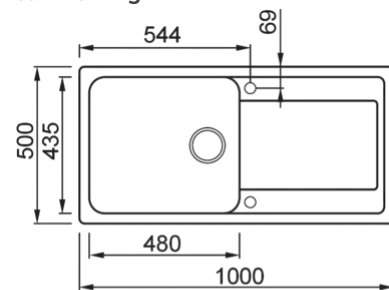

LIFE 480

Technical Drawing

FEATURES

Description	1-bowl sink with drainer
Model	LIFE 480
Base (mm)	600
Installations	Inset
Dimensions (mm)	1000 x 500
Hole for built-in installation (mm)	980 x 480
Number of Bowls	1
Bowl Depth (mm)	180

LOGISTIC DATA

Gross Weight (kg)	15,50
Net Weight (kg)	11,80
Packaging Dimension (kg)	1080 x 575 x 260
Packaging Volume (kg)	0,186

PACKAGING FEATURES

Packaging	Cardboard and polyethylene
Sink kit	Space-saving siphon, wastes and hooks.

LG248062 G62
8032557067900

Life 480

general tolerances where not expressly communicated $\pm 0,4\%$
 connection dimensions according to UNI EN 695
 eventual exceptions are reported with *

elleci