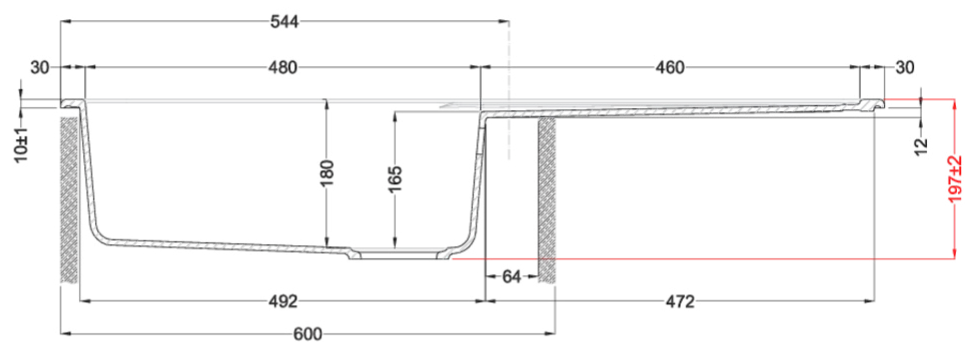

LIFE 480

Technical Drawing

FEATURES

Description	1-bowl sink with drainer
Model	LIFE 480
Base (mm)	600
Installations	Inset
Dimensions (mm)	1000 x 500
Hole for built-in installation (mm)	980 x 480
Number of Bowls	1
Bowl Depth (mm)	180

LG248040 G40
8032557067856

LG248043 G43
8032557067863

LG248048 G48
8032557067870

LG248068 G68
8032557067917

GRANITEK

CLASSIC

LG248051 G51
8032557067887

LG248059 G59
8032557067894

LG248062 G62
8032557067900

Life 480

general tolerances where not expressly communicated $\pm 0,4\%$
 connection dimensions according to UNI EN 695
 eventual exceptions are reported with *

elleci