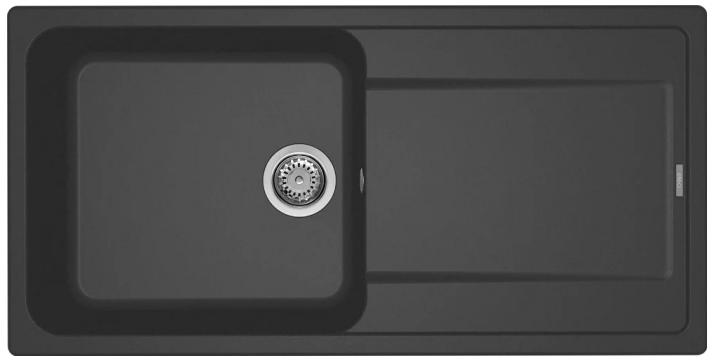

LIFE 480

Technical Drawing

FEATURES

Description	1-bowl sink with drainer
Model	LIFE 480
Base (mm)	600
Installations	Inset
Dimensions (mm)	1000 x 500
Hole for built-in installation (mm)	980 x 480
Number of Bowls	1
Bowl Depth (mm)	180

LOGISTIC DATA

Gross Weight (kg)	15,50
Net Weight (kg)	11,80
Packaging Dimension (kg)	1080 x 575 x 260
Packaging Volume (kg)	0,186

PACKAGING FEATURES

Packaging	Cardboard and polyethylene
Sink kit	Space-saving siphon, wastes and hooks.