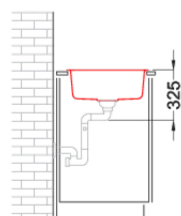

Life 480

general tolerances where not expressly communicated $\pm 0,4\%$
connection dimensions according to UNI EN 695
eventual exceptions are reported with *

elleci