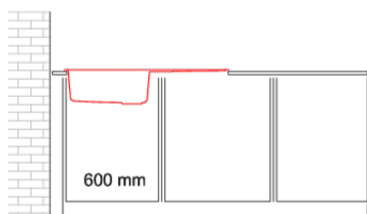

LIFE 480

Technical Drawing

FEATURES

Description	1-bowl sink with drainer
Model	LIFE 480
Base (mm)	600
Installations	Inset
Dimensions (mm)	1000 x 500
Hole for built-in installation (mm)	980 x 480
Number of Bowls	1
Bowl Depth (mm)	180

LG248062 G62
8032557067900

Life 480

general tolerances where not expressly communicated $\pm 0,4\%$
 connection dimensions according to UNI EN 695
 eventual exceptions are reported with *

elleci