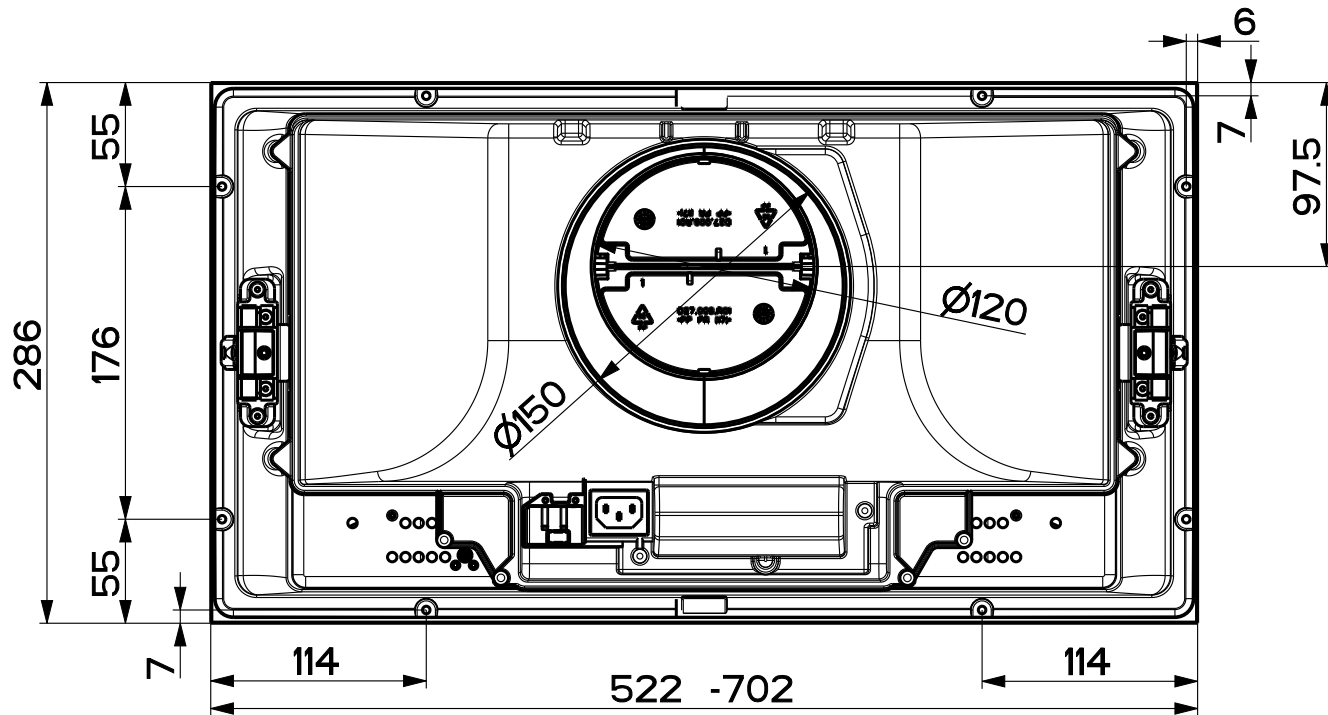

Created by Galassi, Raffaele	
Denomination MAIN ASSEMBLY 520 SCL PULS LAMP	
Lang EN	Sheet 1/2
Modif.by	
Approved by Palazzi, Walter	
Approval date 16-Jan-2020	
Doc. status Released	
Drawing N. 305047_710	Rev 01

Created by Galassi, Raffaele	
Denomination MAIN ASSEMBLY 520 SCL PULS LAMP	
Lang EN 	Sheet 2/2
Modif.by	
Approved by Palazzi, Walter	
Approval date 16-Jan-2020	
Doc. status Released	
Drawing N. 305047_710	Rev 01