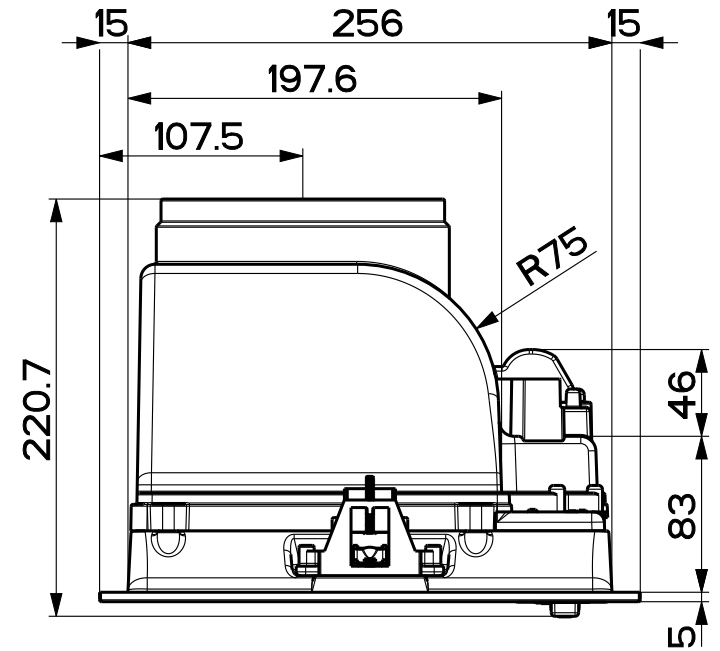

Created by Galassi, Raffaele	
Denomination MAIN ASSEMBLY 520 SCL PULS LAMP	
Lang EN	Sheet 1/2
Modif.by	
Approved by Palazzi, Walter	
Approval date 16-Jan-2020	
Doc. status Released	
Drawing N. 305047_710	Rev 01

Created by Galassi, Raffaele	
Denomination MAIN ASSEMBLY 520 SCL PULS LAMP	
Lang EN 	Sheet 2/2
Modif.by	
Approved by Palazzi, Walter	
Approval date 16-Jan-2020	
Doc. status Released	
Drawing N. 305047_710	Rev 01