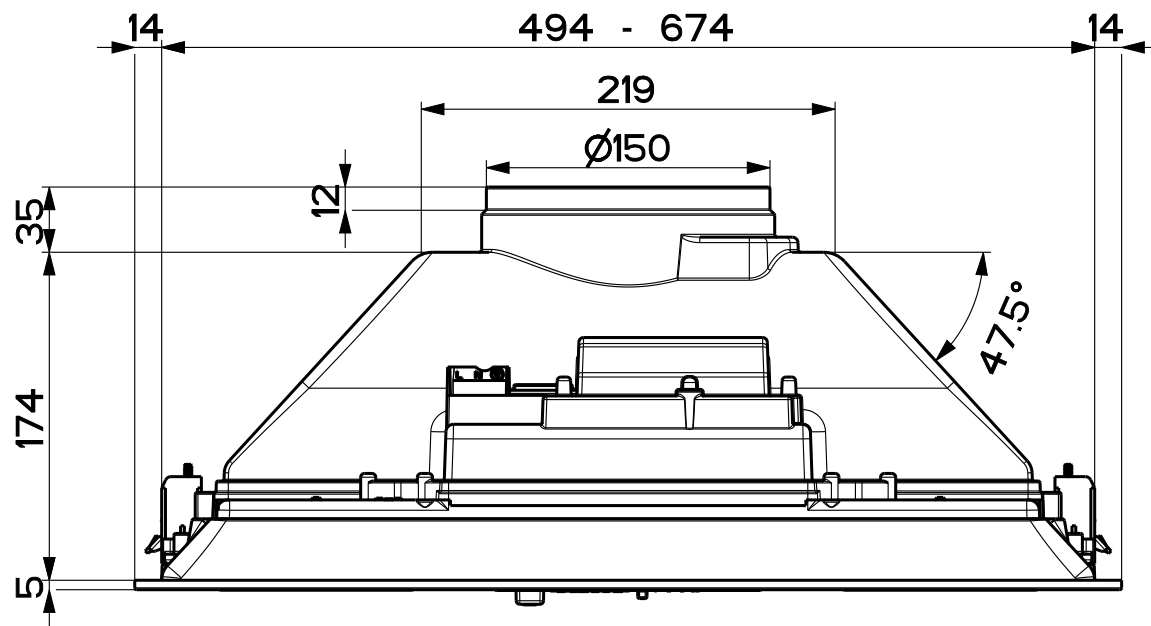

Created by Galassi, Raffaele	
Denomination MAIN ASSEMBLY 520 SCL PULS LAMP	
Lang EN	Sheet 1/2
Modif.by	
Approved by Palazzi, Walter	
Approval date 16-Jan-2020	
Doc. status Released	
Drawing N. 305047_710	Rev 01

Created by Galassi, Raffaele	
Denomination MAIN ASSEMBLY 520 SCL PULS LAMP	
Lang EN 	Sheet 2/2
Modif.by	
Approved by Palazzi, Walter	
Approval date 16-Jan-2020	
Doc. status Released	
Drawing N. 305047_710	Rev 01