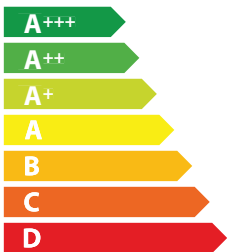

A++

31

kWh/annum

A_{BCDEFG}

A_BCDEFG